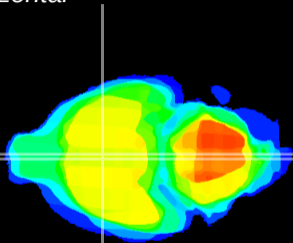

Coronal

Sagittal-R

Sagittal-L

ViBrism: CX14152
Horizontal

SPa ventral