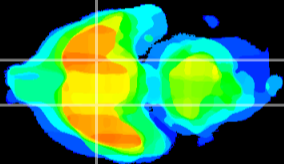

Coronal

Sagittal-R

Sagittal-L

ViBrisM: CX14604  
Horizontal

S0