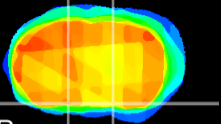

Coronal

Sagittal-R

Sagittal-L

ViBrisM: CX14604  
Horizontal

S0