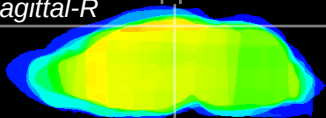

Coronal

Sagittal-R

Sagittal-L

ViBrism: CX14706
Horizontal

RS