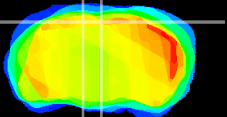

Coronal

Sagittal-R

Sagittal-L

ViBrism: CX14706
Horizontal

RS