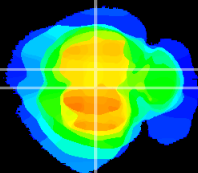

Coronal

Sagittal-R

Sagittal-L

ViBrism: CX14706
Horizontal

RS