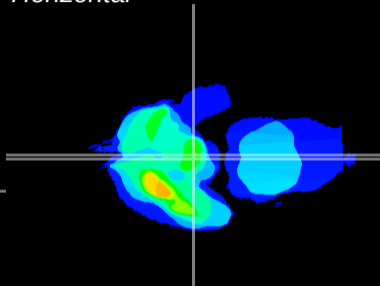

Coronal

Sagittal-R

Sagittal-L

ViBrism: CX15972
Horizontal

ME