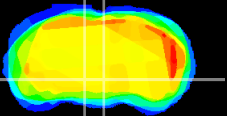

Coronal

Sagittal-R

Sagittal-L

ViBrism: CX16580
Horizontal

VTA