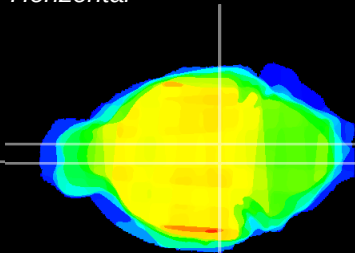

Coronal

Sagittal-R

Sagittal-L

ViBrism: CX16580
Horizontal

VTA