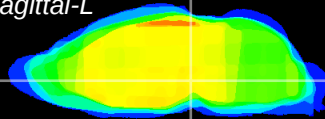

Coronal

Sagittal-R

Sagittal-L

ViBrism: CX16580
Horizontal

VTA