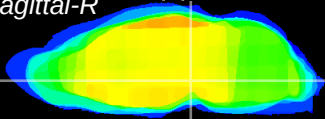

Coronal

Sagittal-R

Sagittal-L

ViBrism: CX16580
Horizontal

VTA