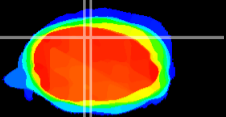

Coronal

Sagittal-R

Sagittal-L

ViBrism: CX17063  
Horizontal

Cb vermis