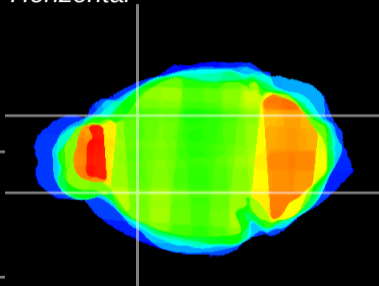

Coronal

Sagittal-R

Sagittal-L

ViBrism: CX17237  
Horizontal

CPU lateral