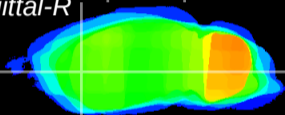

Coronal

Sagittal-R

Sagittal-L

ViBrism: CX17237  
Horizontal

CPU lateral