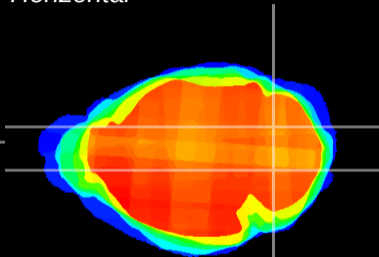

Coronal

Sagittal-R

Sagittal-L

ViBrism: CX17976
Horizontal

Cb nucleus