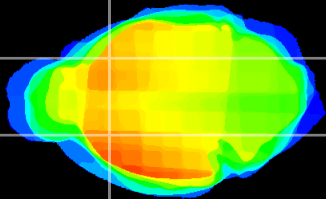

Coronal

Sagittal-R

Sagittal-L

ViBrism: CX18021  
Horizontal

CPU lateral