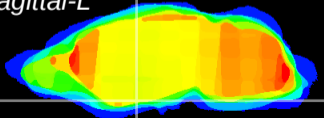

Coronal

Sagittal-R

Sagittal-L

ViBrism: CX18508
Horizontal

S0