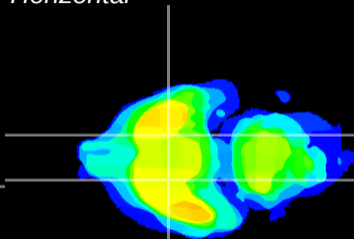

Coronal

Sagittal-R

Sagittal-L

ViBrism: CX18508
Horizontal

S0