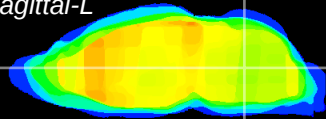

Coronal

Sagittal-R

Sagittal-L

ViBrism: CX18689
Horizontal

MVe