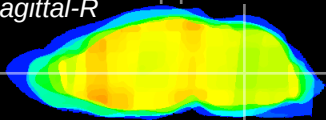

Coronal

Sagittal-R

Sagittal-L

ViBrism: CX18689
Horizontal

MVe