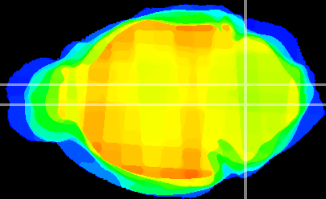

Coronal

Sagittal-R

Sagittal-L

ViBrism: CX18689
Horizontal

MVe