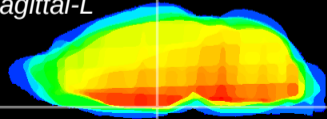

Coronal

Sagittal-R

Sagittal-L

ViBrism: CX18950
Horizontal

Arc