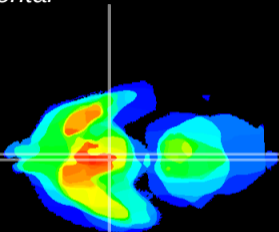

Coronal

Sagittal-R

Sagittal-L

ViBrism: CX18950
Horizontal

Arc