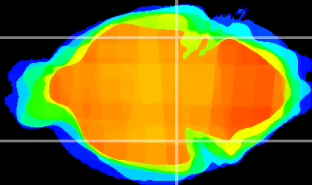

Coronal

Sagittal-R

Sagittal-L

ViBrism: CX20347
Horizontal

ventral S