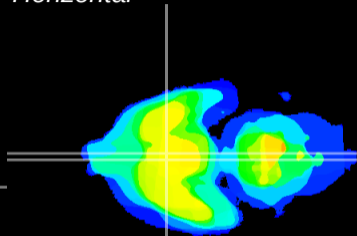

Coronal

Sagittal-R

Sagittal-L

ViBriSM: CX20407
Horizontal

SCN