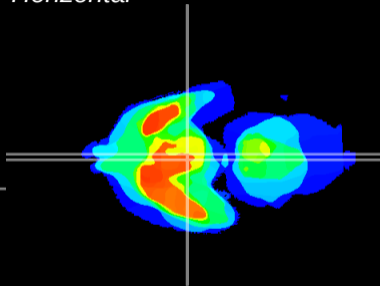

Coronal

Sagittal-R

Sagittal-L

ViBrism: CX21078
Horizontal

Arc