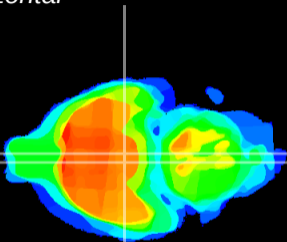

Coronal

Sagittal-R

Sagittal-L

ViBrism: CX21085
Horizontal

VMH