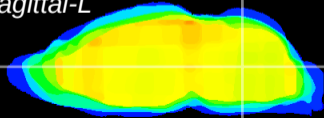

Coronal

Sagittal-R

Sagittal-L

ViBrism: CX22033
Horizontal

MVe