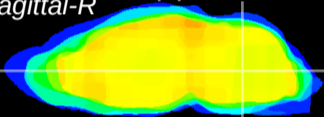

Coronal

Sagittal-R

Sagittal-L

ViBrism: CX22033
Horizontal

MVe