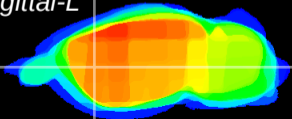

Coronal

Sagittal-R

Sagittal-L

ViBrism: CX22062  
Horizontal

CPU lateral