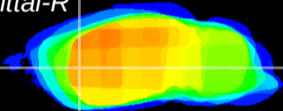

Coronal

Sagittal-R

Sagittal-L

ViBrism: CX22062  
Horizontal

CPU lateral