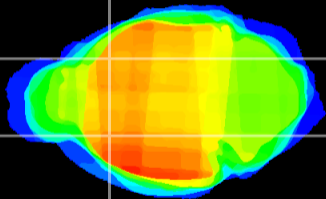

Coronal

Sagittal-R

Sagittal-L

ViBrism: CX22062  
Horizontal

CPU lateral