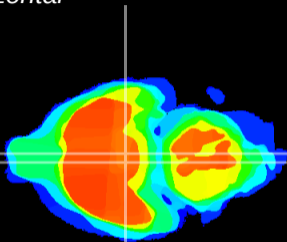

Coronal

Sagittal-R

Sagittal-L

ViBrism: CX22444
Horizontal

VMH