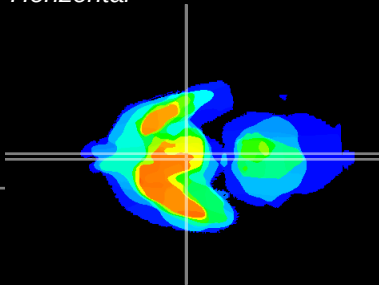

Coronal

Sagittal-R

Sagittal-L

ViBrism: CX22796
Horizontal

Arc