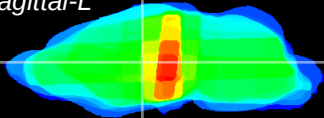

Coronal

Sagittal-R

Sagittal-L

ViBrism: CX22910
Horizontal

VA/VL