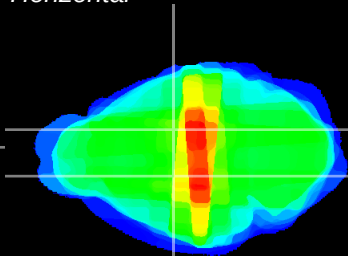

Coronal

Sagittal-R

Sagittal-L

ViBrism: CX22910
Horizontal

VA/VL