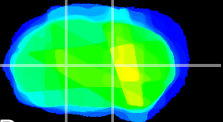

Coronal

Sagittal-R

Sagittal-L

ViBrism: CX22910
Horizontal

VA/VL