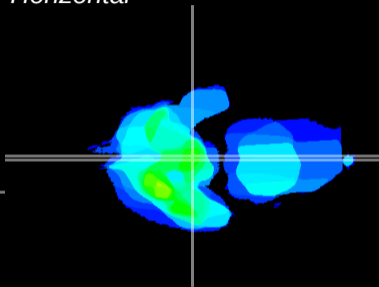

Coronal

Sagittal-R

Sagittal-L

ViBrism: CX23558
Horizontal

ME