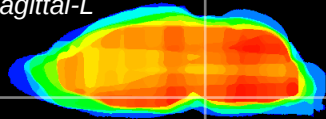

Coronal

Sagittal-R

Sagittal-L

ViBrism: CX23941
Horizontal

Pn