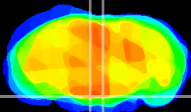

Coronal

Sagittal-R

Sagittal-L

ViBrism: CX23941
Horizontal

Pn