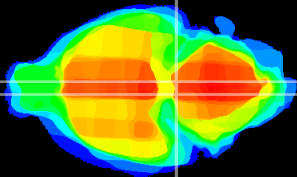

Coronal

Sagittal-R

Sagittal-L

ViBrism: CX23941
Horizontal

Pn