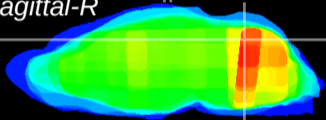

Coronal

Sagittal-R

Sagittal-L

ViBrism: CX24513
Horizontal

Cb vermis