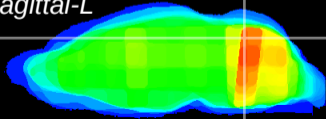

Coronal

Sagittal-R

Sagittal-L

ViBrism: CX24513
Horizontal

Cb vermis