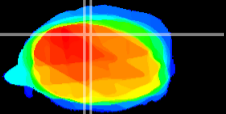

Coronal

Sagittal-R

Sagittal-L

ViBrism: CX24513
Horizontal

Cb vermis