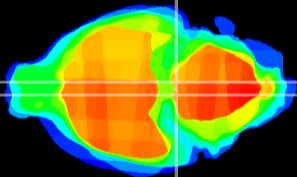

Coronal

Sagittal-R

Sagittal-L

ViBrism: CX24992
Horizontal

Pn