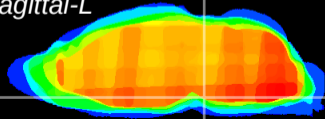

Coronal

Sagittal-R

Sagittal-L

ViBrism: CX24992
Horizontal

Pn