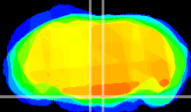

Coronal

Sagittal-R

Sagittal-L

ViBrism: CX24992
Horizontal

Pn