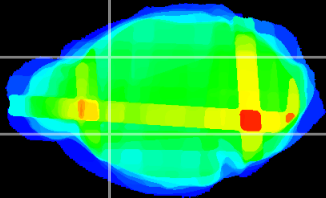

Coronal

Sagittal-R

Sagittal-L

ViBrism: CX27458
Horizontal

CPU lateral