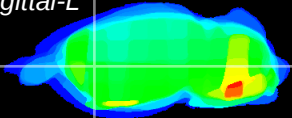

Coronal

Sagittal-R

Sagittal-L

ViBrism: CX27458
Horizontal

CPU lateral