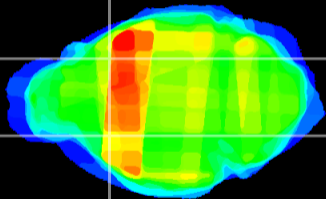

Coronal

Sagittal-R

Sagittal-L

ViBriSM: CX29019
Horizontal

CPU lateral