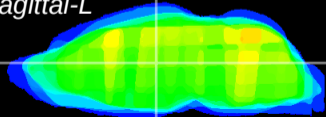

Coronal

Sagittal-R

Sagittal-L

ViBrism: CX29545
Horizontal

MD