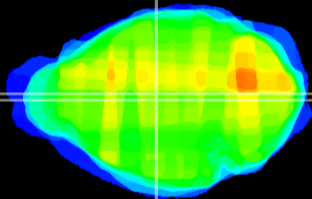

Coronal

Sagittal-R

Sagittal-L

ViBrism: CX29545
Horizontal

MD