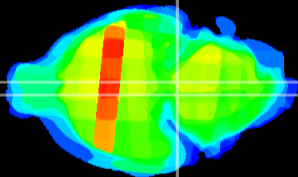

Coronal

Sagittal-R

Sagittal-L

ViBriSM: CX34744
Horizontal

Pn